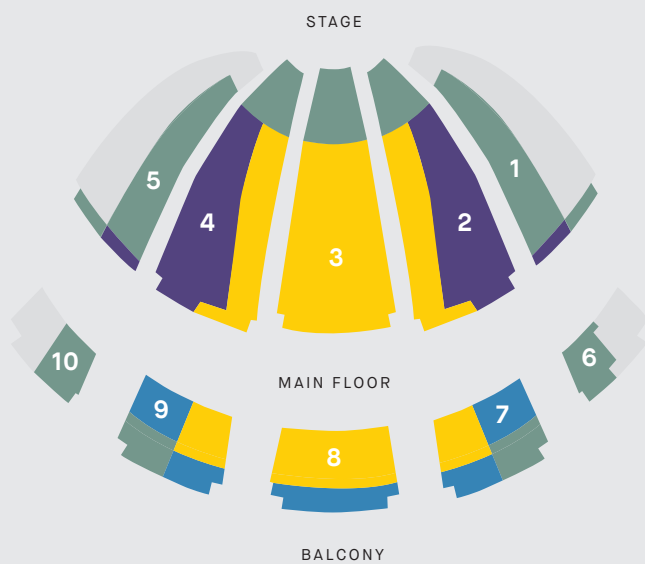

SEAT MAPS

Prices levels may vary by floor. See the order form for specific prices based on the seats you are requesting in each venue.

HILL AUDITORIUM (H1)

Orchestra Concerts

HILL AUDITORIUM (H2)

Recitals & Amplified Concerts

POWER CENTER (P)

RACKHAM AUDITORIUM (R)