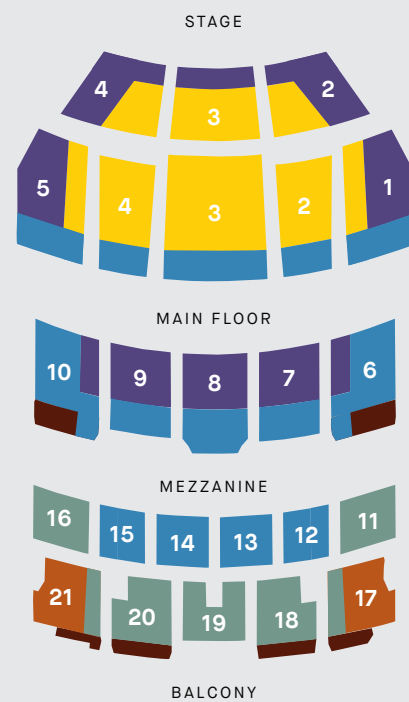

SEAT MAPS

Prices levels may vary by floor. See the order form for specific prices based on the seats you are requesting in each venue.

HILL AUDITORIUM (H1)

Orchestra Concerts

HILL AUDITORIUM (H2)

Recitals & Amplified Concerts

POWER CENTER (P)

RACKHAM AUDITORIUM (R)