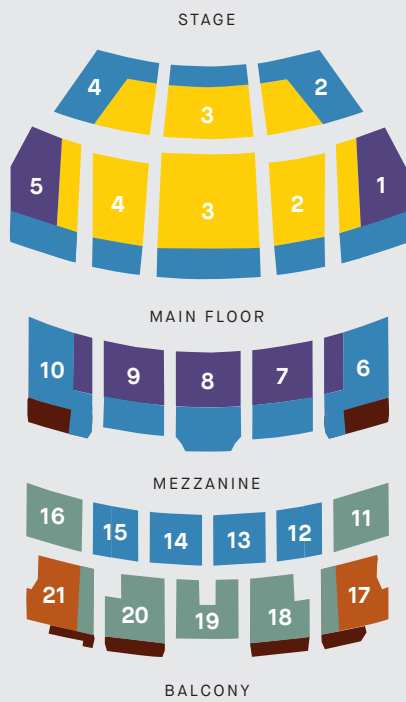

SEAT MAPS

Prices levels may vary by floor. See the order form for specific prices based on the seats you are requesting in each venue.

HILL AUDITORIUM (H1)

Orchestra Concerts

HILL AUDITORIUM (H2)

Recitals & Amplified Concerts

POWER CENTER (P)

RACKHAM AUDITORIUM (R)